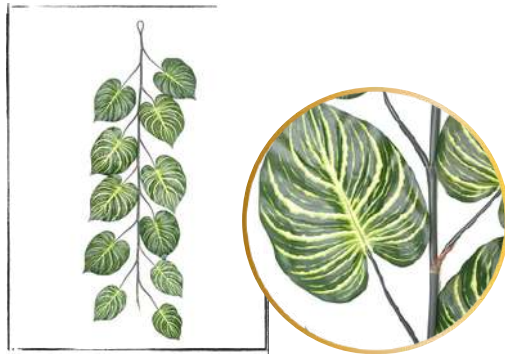

## BLOOMING PLANT

This 140 cm-high canna belongs to the family of herbaceous plants native to tropical regions. It is mainly used as an ornamental flowering plant. Potted in one of our Fiberstone planters, it will fit perfectly into any environment.

**PHILODENDRON GOELDII**  
REF: 23235-71  
Color: green  
Height: 90 cm  
Width: 80 cm

## NEW GARLANDS AND HANGING PLANTS FOR YOUR NEXT PROJECTS

**PHILO HANGING BUSH**  
REF: 26162-71  
Color: green  
Height: 120 cm  
Width: 35 cm

**APHELANDRA GIANT GARLAND**  
REF: 26161-73  
Color: variegated  
Height: 180 cm  
Width: 65 cm